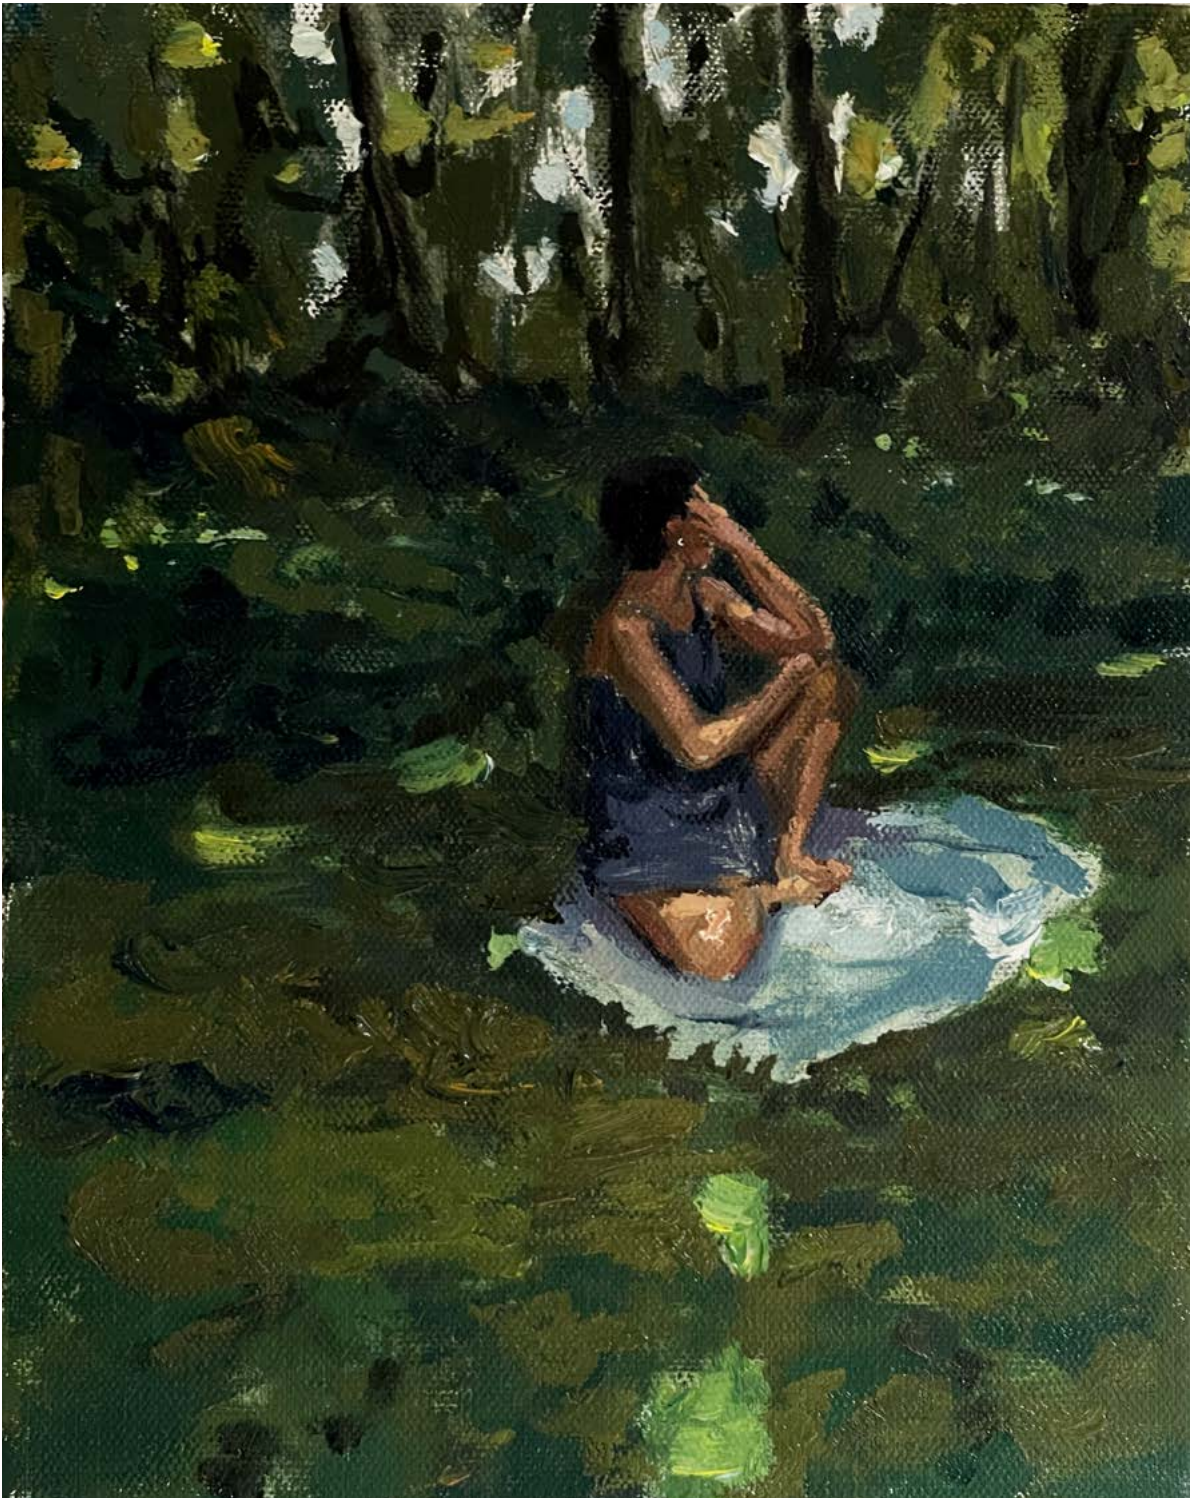

*THE EDGE OF THE WATER*

Sebastián Espejo

28.10.–11.11.23

*Opening:* 27<sup>th</sup> October, 6–9 pm

Wild Trumpets  
26 St. Lukes Mews  
London W11 1DF

*Autumn's Pond (2)*  
Oil on cotton canvas  
71 × 62 cm  
£1,100

*Mixed Pond queue*  
Oil on birch wood  
25 × 20 cm  
£450

*Living room*  
Oil on paper  
23 × 31 cm  
£270

*In the woods*  
Oil on canvas  
21 × 26cm  
£400

*Corner's poppies*  
Oil on board  
24 x 30 cm  
£450