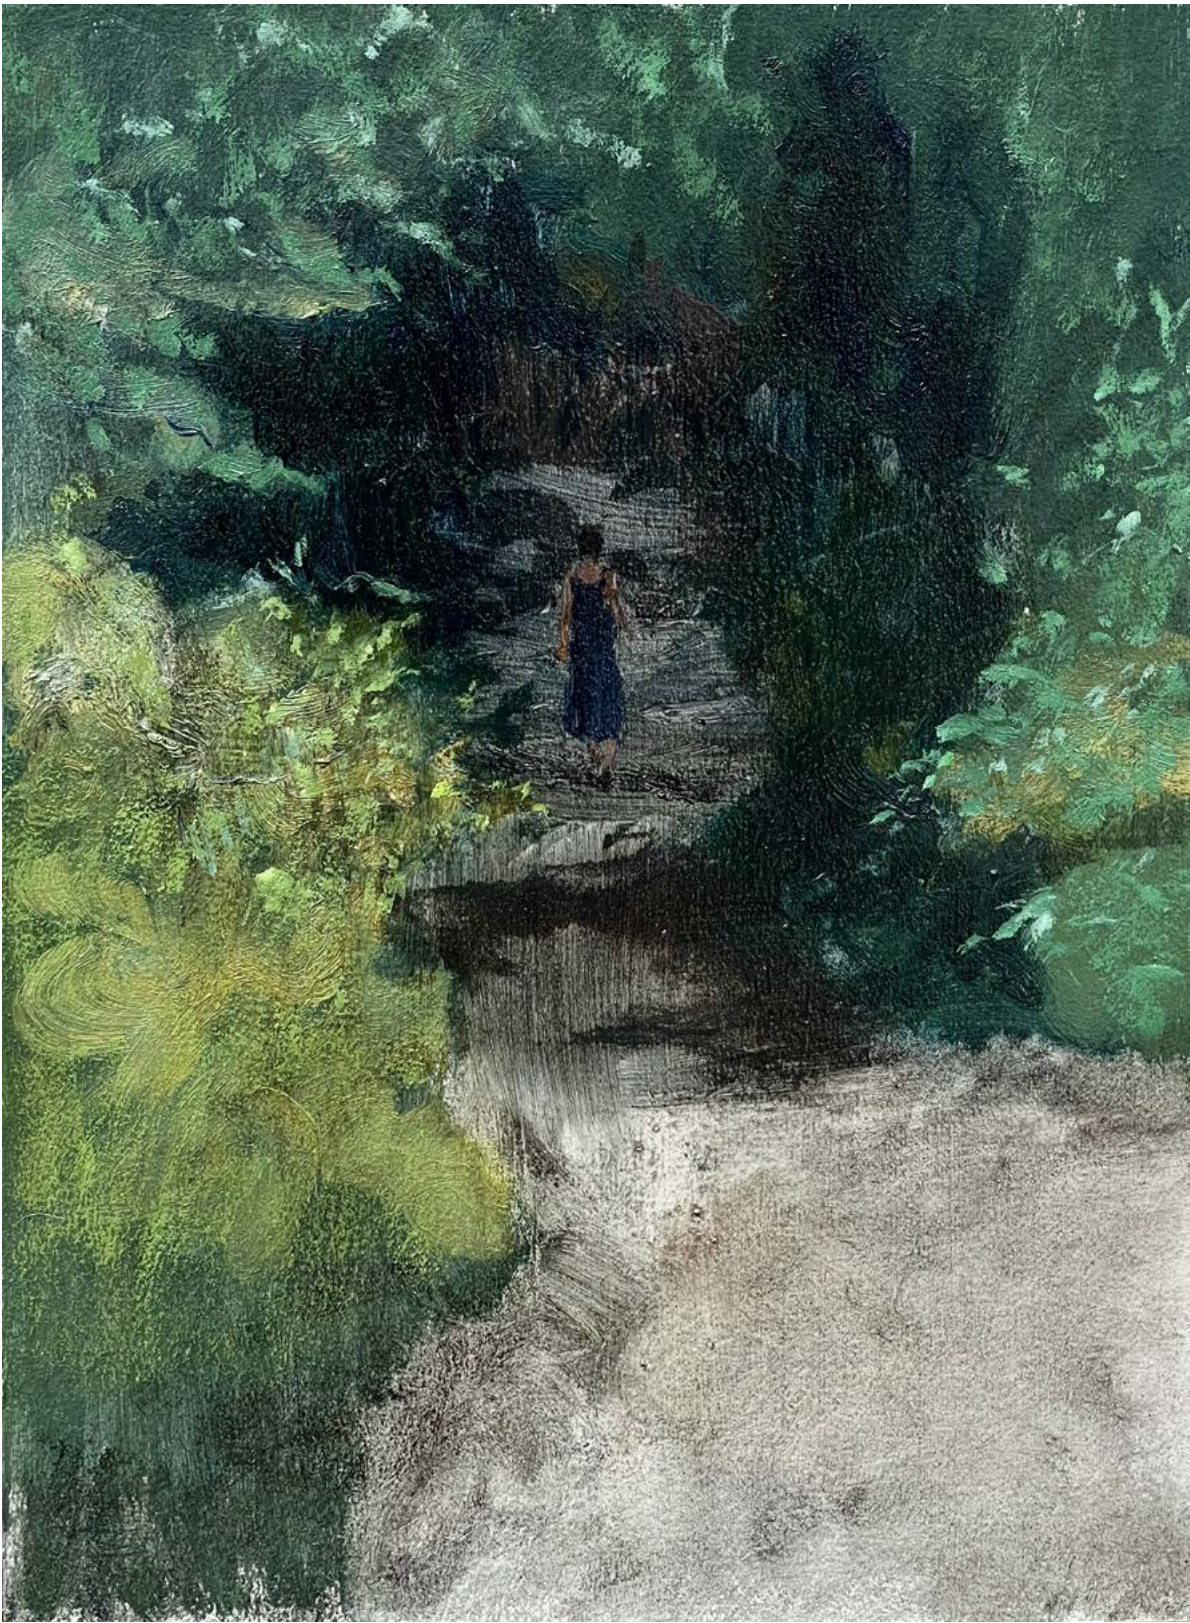

Into the bushes
Oil on paper
23 × 31 cm
£270